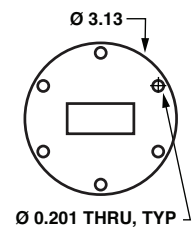

Waveguide Flange Data

WR430
(UG-1711/U)

WR284
(UG-584/U)

WR229
(UG-1727/U)

WR187
(UG-407/U)

WR159
(UG-1731/U)

WR137
(UG-1733/U)

WR137
(UG-441/U)

WR28
(UG-599/U)

For a complete listing of all band letters and codes in use, refer to Band Designation Table on page 183.

Dimensions in inches, unless otherwise specified.