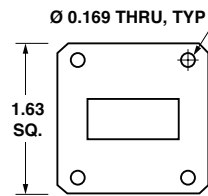

WR90
(UG-135/U)