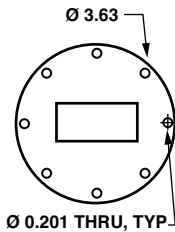

Waveguide Flange Data

WR430
(UG-1711/U)

WR284
(UG-584/U)

WR229
(UG-1727/U)

WR187
(UG-407/U)

WR159
(UG-1731/U)

WR137
(UG-1733/U)

WR137
(UG-441/U)

WR28
(UG-599/U)

For a complete listing of all band letters and codes in use, refer to Band Designation Table on page 183.

Dimensions in inches, unless otherwise specified.