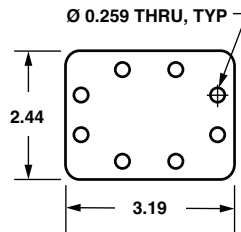

Waveguide Flange Data

WR430
(UG-1711/U)

WR284
(UG-584/U)

WR229
(UG-1727/U)

WR187
(UG-407/U)

WR159
(UG-1731/U)

WR137
(UG-1733/U)

WR137
(UG-441/U)

WR28
(UG-599/U)

For a complete listing of all band letters and codes in use, refer to Band Designation Table on page 183.

Dimensions in inches, unless otherwise specified.