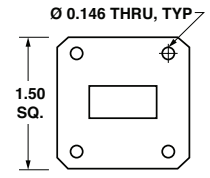

WR75
(MIL-F-3922/70-017)