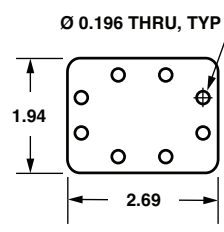

Waveguide Flange Data

WR430
(UG-1711/U)

WR284
(UG-584/U)

WR229
(UG-1727/U)

WR187
(UG-407/U)

WR159
(UG-1731/U)

WR137
(UG-1733/U)

WR137
(UG-441/U)

WR28
(UG-599/U)

For a complete listing of all band letters and codes in use, refer to Band Designation Table on page 183.

Dimensions in inches, unless otherwise specified.