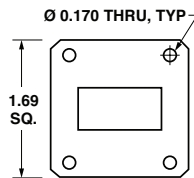

WR102
(MIL-F-3922/70-014)