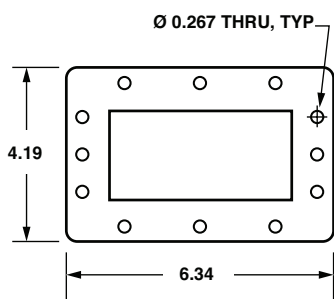

Waveguide Flange Data

WR430
(UG-1711/U)

WR284
(UG-584/U)

WR229
(UG-1727/U)

WR187
(UG-407/U)

WR159
(UG-1731/U)

WR137
(UG-1733/U)

WR137
(UG-441/U)

WR28
(UG-599/U)

For a complete listing of all band letters and codes in use, refer to Band Designation Table on page 183.

Dimensions in inches, unless otherwise specified.