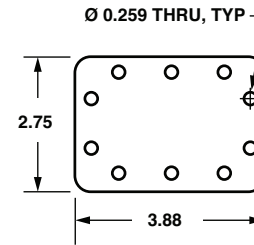

Waveguide Flange Data

WR430
(UG-1711/U)

WR284
(UG-584/U)

WR229
(UG-1727/U)

WR187
(UG-407/U)

WR159
(UG-1731/U)

WR137
(UG-1733/U)

WR137
(UG-441/U)

WR28
(UG-599/U)

For a complete listing of all band letters and codes in use, refer to Band Designation Table on page 183.

Dimensions in inches, unless otherwise specified.