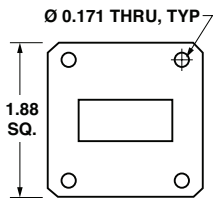

Waveguide Flange Data

WR430
(UG-1711/U)

WR284
(UG-584/U)

WR229
(UG-1727/U)

WR187
(UG-407/U)

WR159
(UG-1731/U)

WR137
(UG-1733/U)

WR137
(UG-441/U)

WR28
(UG-599/U)

For a complete listing of all band letters and codes in use, refer to Band Designation Table on page 183.

Dimensions in inches, unless otherwise specified.