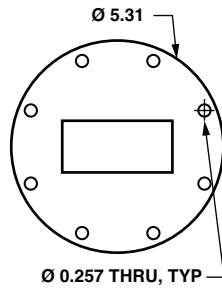

Waveguide Flange Data

WR430
(UG-1711/U)

WR284
(UG-584/U)

WR229
(UG-1727/U)

WR187
(UG-407/U)

WR159
(UG-1731/U)

WR137
(UG-1733/U)

WR137
(UG-441/U)

WR28
(UG-599/U)

For a complete listing of all band letters and codes in use, refer to Band Designation Table on page 183.

Dimensions in inches, unless otherwise specified.