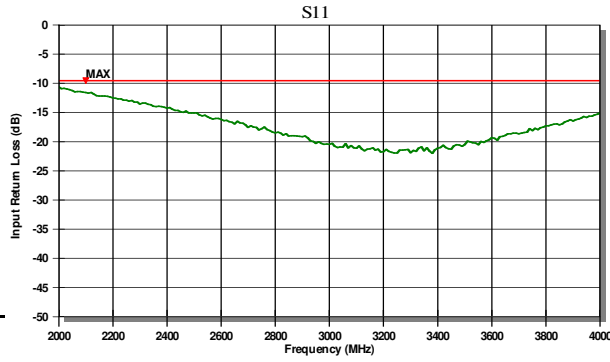

100 Davids Drive  
Hauppauge, NY 11788  
Tel: (631) 436-7400

AFS3-02000400-06-10P-4

Specifications at +23 °C

**Frequency Range**

2.0 to 4.0 GHz

**Gain**

32 dB min

**Gain Flatness**

±1.0 dB max

**Noise Figure**

0.6 dB max

**VSWR IN/OUT**

2.0/2.0 max

**P1dB**

+10 dBm min

**DC Power**

+15 VDC @ 125 mA

**Operating Temperature**

-54 to +85 °C

Created on:  
9/11/08 3:30 PM

2000	-10.64
2500	-15.09
3000	-20.44
3500	-20.51
4000	-15.02
MAX	-10.64
SPEC:	-9.54
ID:3584	PASS

2000	-67.14
2500	-67.19
3000	-62.75
3500	-59.21
4000	-56.88
ID:3585	PASS